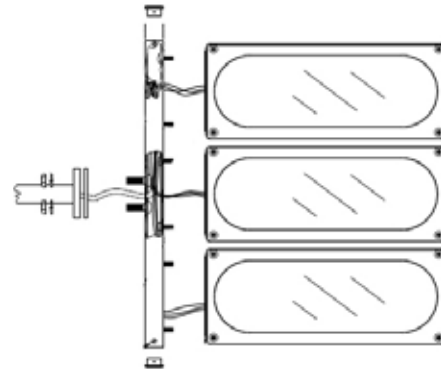

LED LIGHTING UPGRADE KITS

FLANGE SHAFT IDENTIFICATION

Look for:

- Old Style flat RCP covers **OR** Skull Shaped RCP
- Flanged Shafts

Brand	Model	Light Warranty	Volts	Number of Lights	Total Lumens	Total Watts	Chief 1.8	Chief 2.3	Powerlite	Vertical	RCP Style
Will-Burt	WB 150	2	120/240	2	45,000	300			x	x	Flange Shaft
Will-Burt	WB 300	2	120/240	2	90,000	600			x	x	Flange Shaft
F R C	SPECTRA	5	240	2	40,000	460			x	x	Flange Shaft
F R C	SPECTRA	5	240	4	80,000	920			x	x	Flange Shaft
F R C	SPECTRA Max	5	240	2	56,000	672			x	x	Flange Shaft
F R C	SPECTRA Max	5	240	4	112,000	1344			x	x	Flange Shaft
F R C	SPECTRA Max-S	5	240	2	56,000	672			x	x	Flange Shaft
F R C	SPECTRA Max-S	5	240	4	112,000	1344			x	x	Flange Shaft
Whelen	Pioneer Plus Spot/Flood	Lifetime	120	4	82,456	600			x	x	Flange Shaft
Will-Burt	WB 140	5	12/24	2	28,000	100			x	x	Flange Shaft
Will-Burt	WB 140	5	12/24	4	56,000	200			x	x	Flange Shaft
Will-Burt	Night Scan X 200	Lifetime	12/24	2	40,000	250			x	x	Flange Shaft
Will-Burt	Night Scan X 200	Lifetime	12/24	4	80,000	500			x	x	Flange Shaft
Will-Burt	Night Scan XL 200	Lifetime	120/240	2	40,000	250			x	x	Flange Shaft
Will-Burt	Night Scan XL 200	Lifetime	120/240	4	80,000	500			x	x	Flange Shaft