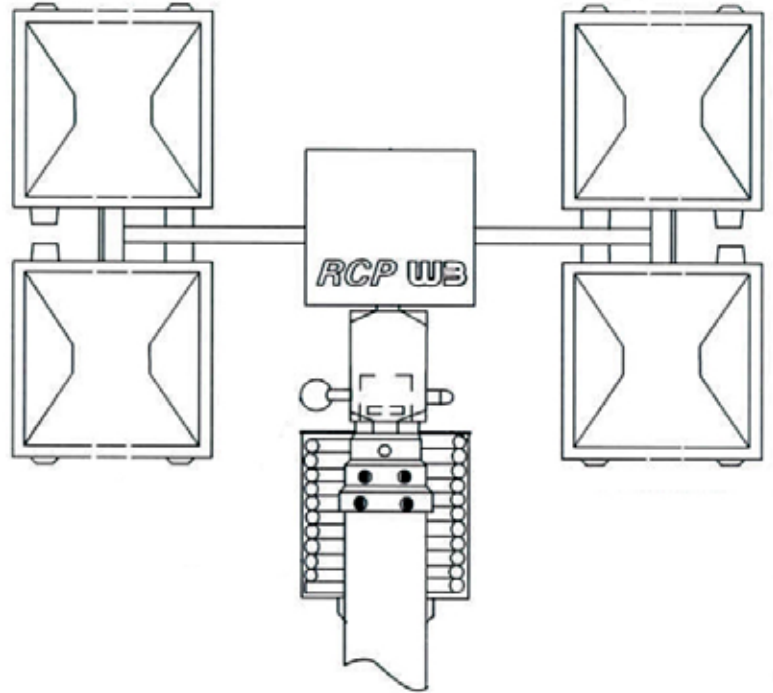

LED LIGHTING UPGRADE KITS

APPLETON SHAFT IDENTIFICATION

Look for:

- Old Style flat RCP covers
- Solid Shafts

Brand	Model	Light Warranty	Volts	Number of Lights	Total Lumens	Total Watts	Chief 1.8	Chief 2.3	Powerlite	Vertical	RCP Style
Will-Burt	WB 150	2	120/240	2	45,000	300			x	x	Apple Shaft
Will-Burt	WB 300	2	120/240	2	90,000	600			x	x	Apple Shaft
F R C	SPECTRA	5	240	2	40,000	460			x	x	Apple Shaft
F R C	SPECTRA	5	240	4	80,000	920			x	x	Apple Shaft
F R C	SPECTRA Max	5	240	2	56,000	672			x	x	Apple Shaft
F R C	SPECTRA Max	5	240	4	112,000	1344			x	x	Apple Shaft
F R C	SPECTRA Max-S	5	240	2	56,000	672			x	x	Apple Shaft
F R C	SPECTRA Max-S	5	240	4	112,000	1344			x	x	Apple Shaft
Will-Burt	WB 140	5	12/24	2	28,000	100			x	x	Apple Shaft
Will-Burt	WB 140	5	12/24	4	56,000	200			x	x	Apple Shaft
Will-Burt	Night Scan X 200	Lifetime	12/24	2	40,000	250			x	x	Apple Shaft
Will-Burt	Night Scan X 200	Lifetime	12/24	4	80,000	500			x	x	Apple Shaft
Will-Burt	Night Scan XL 200	Lifetime	120/240	2	40,000	250			x	x	Apple Shaft
Will-Burt	Night Scan XL 200	Lifetime	120/240	4	80,000	500			x	x	Apple Shaft