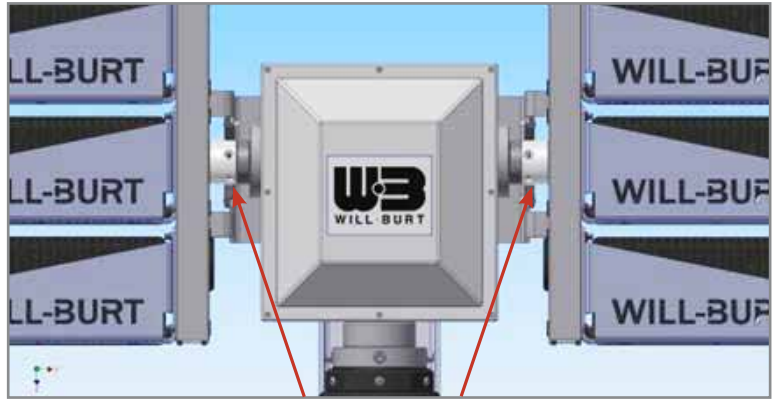

LED LIGHTING UPGRADE KITS

COLLAR SHAFT IDENTIFICATION

Look for:

- Square, convex plastic covers
- Collar Shaft

Collar has screws