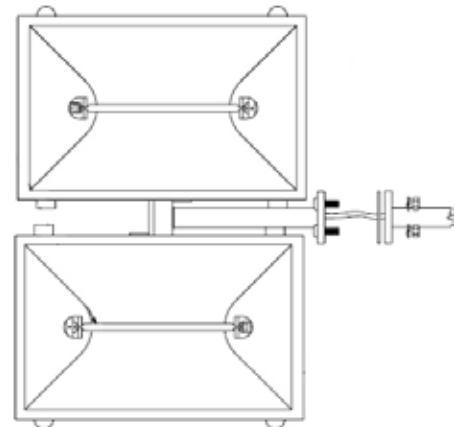

LED LIGHTING UPGRADE KITS

FLANGE SHAFT IDENTIFICATION

Look for:

- Old Style flat RCP covers **OR** Skull Shaped RCP
- Flanged Shafts

Brand	Model	Light Warranty	Volts	Number of Lights	Total Lumens	Total Watts	Chief 1.8	Chief 2.3	Powerlite	Vertical	RCP Style
Will-Burt	WB 150	2	120/240	2	45,000	300			x	x	Flange Shaft
Will-Burt	WB 300	2	120/240	2	90,000	600			x	x	Flange Shaft
F R C	SPECTRA	5	240	2	40,000	460			x	x	Flange Shaft
F R C	SPECTRA	5	240	4	80,000	920			x	x	Flange Shaft
F R C	SPECTRA Max	5	240	2	56,000	672			x	x	Flange Shaft
F R C	SPECTRA Max	5	240	4	112,000	1344			x	x	Flange Shaft
F R C	SPECTRA Max-S	5	240	2	56,000	672			x	x	Flange Shaft
F R C	SPECTRA Max-S	5	240	4	112,000	1344			x	x	Flange Shaft
Whelen	Pioneer Plus Spot/Flood	Lifetime	120	4	82,456	600			x	x	Flange Shaft
Will-Burt	WB 140	5	12/24	2	28,000	100			x	x	Flange Shaft
Will-Burt	WB 140	5	12/24	4	56,000	200			x	x	Flange Shaft
Will-Burt	Night Scan X 200	Lifetime	12/24	2	40,000	250			x	x	Flange Shaft
Will-Burt	Night Scan X 200	Lifetime	12/24	4	80,000	500			x	x	Flange Shaft
Will-Burt	Night Scan XL 200	Lifetime	120/240	2	40,000	250			x	x	Flange Shaft
Will-Burt	Night Scan XL 200	Lifetime	120/240	4	80,000	500			x	x	Flange Shaft