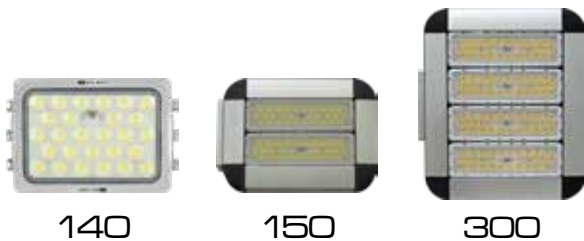

Legacy NS10 Retrofit with Will-Burt 300 LED lights