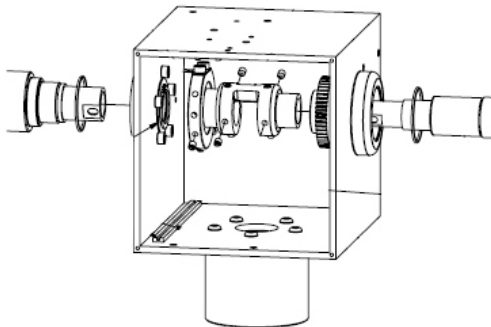

LED LIGHTING UPGRADE KITS

SOLID SHAFT IDENTIFICATION

Look for:

- Square, convex plastic covers
- Solid Shafts

Shaft is connected internally - No visible screws

Solid Shaft - NS Chief

Solid Shaft - NS Powerlite