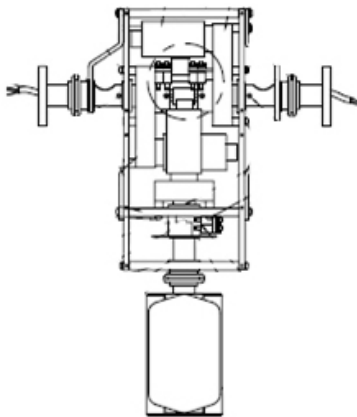

LED LIGHTING UPGRADE KITS

FLANGE SHAFT IDENTIFICATION

Look for:

- Old Style flat RCP covers **OR** Skull Shaped RCP
- Flanged Shafts

Brand	Model	Light Warranty	Volts	Number of Lights	Total Lumens	Total Watts	Chief 1.8	Chief 2.3	Powerlite	Vertical	RCP Style
Will-Burt	WB 150	2	120/240	2	45,000	300			x	x	Flange Shaft
Will-Burt	WB 300	2	120/240	2	90,000	600			x	x	Flange Shaft
F R C	SPECTRA	5	240	2	40,000	460			x	x	Flange Shaft
F R C	SPECTRA	5	240	4	80,000	920			x	x	Flange Shaft
F R C	SPECTRA Max	5	240	2	56,000	672			x	x	Flange Shaft
F R C	SPECTRA Max	5	240	4	112,000	1344			x	x	Flange Shaft
F R C	SPECTRA Max-S	5	240	2	56,000	672			x	x	Flange Shaft
F R C	SPECTRA Max-S	5	240	4	112,000	1344			x	x	Flange Shaft
Whelen	Pioneer Plus Spot/Flood	Lifetime	120	4	82,456	600			x	x	Flange Shaft
Will-Burt	WB 140	5	12/24	2	28,000	100			x	x	Flange Shaft
Will-Burt	WB 140	5	12/24	4	56,000	200			x	x	Flange Shaft
Will-Burt	Night Scan X 200	Lifetime	12/24	2	40,000	250			x	x	Flange Shaft
Will-Burt	Night Scan X 200	Lifetime	12/24	4	80,000	500			x	x	Flange Shaft
Will-Burt	Night Scan XL 200	Lifetime	120/240	2	40,000	250			x	x	Flange Shaft
Will-Burt	Night Scan XL 200	Lifetime	120/240	4	80,000	500			x	x	Flange Shaft