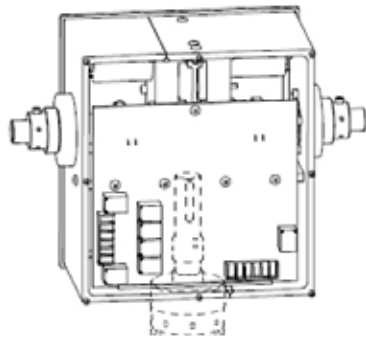

LED LIGHTING UPGRADE KITS

COLLAR SHAFT IDENTIFICATION

Look for:

- Square, convex plastic covers
- Collar Shaft

Collar has screws

Collar Shaft - NS Chief

Collar Shaft - NS Powerlite

Brand	Model	Light Warranty	Volts	Number of Lights	Total Lumens	Total Watts	Chief 1.8	Chief 2.3	*Powerlite	*Vertical	RCP Style
F R C	SPECTRA	5	12	2	40,000	460	x	x			Collar
Whelen	Pioneer Plus Spot/Flood	Lifetime	12	2	40,522	300	x	x			Collar
Whelen	Pioneer Plus Spot/Flood	Lifetime	12	4	81,044	600	x	x			Collar
Will-Burt	WB 140	5	12/24	2	28,000	100	x	x			Collar
Will-Burt	WB 140	5	12/24	4	56,000	200	x	x	x	x	Collar
Will-Burt	Night Scan X 200	Lifetime	12/24	2	40,000	250	x	x			Collar
Will-Burt	Night Scan X 200	Lifetime	12/24	4	80,000	500	x	x	x	x	Collar
Will-Burt	Night Scan XL 200	Lifetime	12/24	2	40,000	250	x	x			Collar
Will-Burt	Night Scan XL 200	Lifetime	12/24	4	80,000	500	x	x	x	x	Collar
F R C	SPECTRA	5	24	4	80,000	920		x			Collar
Whelen	Pioneer Plus Spot/Flood	Lifetime	24	2	40,522	300	x	x			Collar
Whelen	Pioneer Plus Spot/Flood	Lifetime	24	4	81,044	600	x	x	x	x	Collar
F R C	SPECTRA	5	120	2	40,000	460	x	x			Collar
F R C	SPECTRA	5	120	4	80,000	920		x	x	x	Collar
F R C	SPECTRA Max	5	120	4	112,000	1344			x	x	Collar
F R C	SPECTRA Max-S	5	120	4	112,000	1344			x	x	Collar
Whelen	Pioneer Plus Spot/Flood	Lifetime	120	2	41,228	300	x	x			Collar
Whelen	Pioneer Plus Spot/Flood	Lifetime	120	4	82,456	600	x	x	x	x	Collar
F R C	SPECTRA	5	240	2	40,000	460	x	x			Collar
F R C	SPECTRA	5	240	4	80,000	920		x	x	x	Collar
F R C	SPECTRA Max	5	240	2	56,000	672	x	x			Collar
F R C	SPECTRA Max	5	240	4	112,000	1344			x	x	Collar
F R C	SPECTRA Max-S	5	240	4	112,000	1344			x	x	Collar