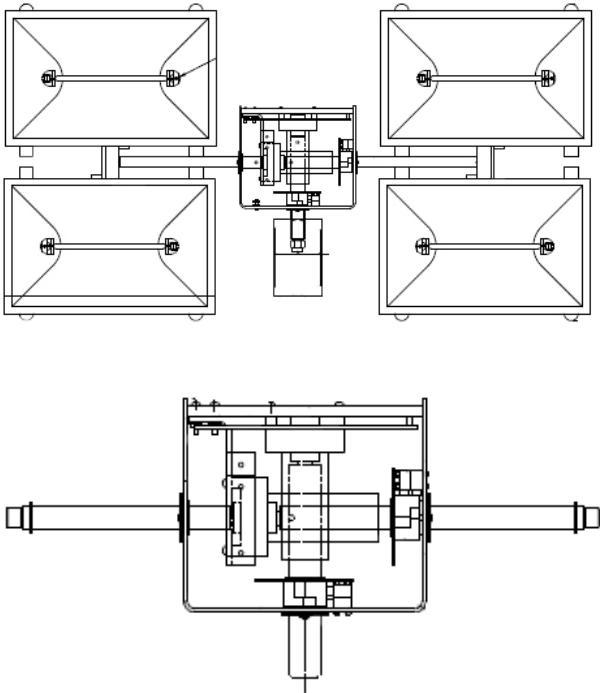

LED LIGHTING UPGRADE KITS

APPLETON SHAFT IDENTIFICATION

Look for:

- Old Style flat RCP covers
- Solid Shafts

Brand	Model	Light Warranty	Volts	Number of Lights	Total Lumens	Total Watts	Chief 1.8	Chief 2.3	Powerlite	Vertical	RCP Style
Will-Burt	WB 150	2	120/240	2	45,000	300			x	x	Apple Shaft
Will-Burt	WB 300	2	120/240	2	90,000	600			x	x	Apple Shaft
F R C	SPECTRA	5	240	2	40,000	460			x	x	Apple Shaft
F R C	SPECTRA	5	240	4	80,000	920			x	x	Apple Shaft
F R C	SPECTRA Max	5	240	2	56,000	672			x	x	Apple Shaft
F R C	SPECTRA Max	5	240	4	112,000	1344			x	x	Apple Shaft
F R C	SPECTRA Max-S	5	240	2	56,000	672			x	x	Apple Shaft
F R C	SPECTRA Max-S	5	240	4	112,000	1344			x	x	Apple Shaft
Will-Burt	WB 140	5	12/24	2	28,000	100			x	x	Apple Shaft
Will-Burt	WB 140	5	12/24	4	56,000	200			x	x	Apple Shaft
Will-Burt	Night Scan X 200	Lifetime	12/24	2	40,000	250			x	x	Apple Shaft
Will-Burt	Night Scan X 200	Lifetime	12/24	4	80,000	500			x	x	Apple Shaft
Will-Burt	Night Scan XL 200	Lifetime	120/240	2	40,000	250			x	x	Apple Shaft
Will-Burt	Night Scan XL 200	Lifetime	120/240	4	80,000	500			x	x	Apple Shaft