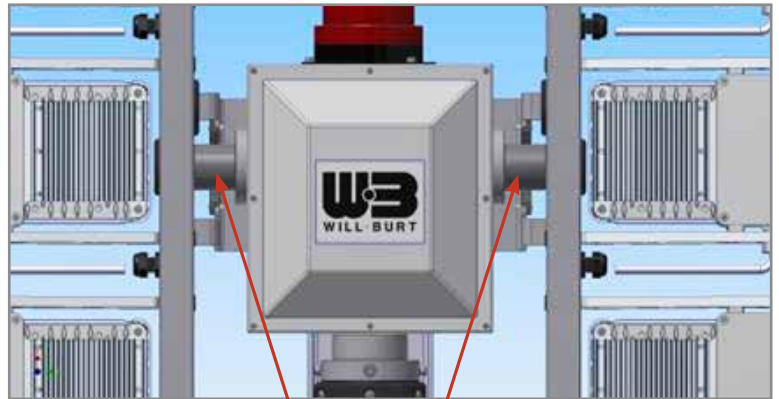

LED LIGHTING UPGRADE KITS

SOLID SHAFT IDENTIFICATION

Look for:

- Square, convex plastic covers
- Solid Shafts

Shaft is connected internally - No visible screws

Solid Shaft - NS Chief

Solid Shaft - NS Powerlite