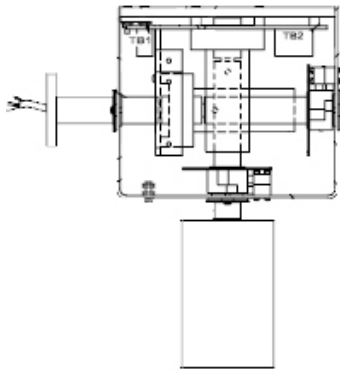

LED LIGHTING UPGRADE KITS

FLANGE SHAFT IDENTIFICATION

Look for:

- Old Style flat RCP covers **OR** Skull Shaped RCP
- Flanged Shafts

Brand	Model	Light Warranty	Volts	Number of Lights	Total Lumens	Total Watts	Chief 1.8	Chief 2.3	Powerlite	Vertical	RCP Style
Will-Burt	WB 150	2	120/240	2	45,000	300			x	x	Flange Shaft
Will-Burt	WB 300	2	120/240	2	90,000	600			x	x	Flange Shaft
F R C	SPECTRA	5	240	2	40,000	460			x	x	Flange Shaft
F R C	SPECTRA	5	240	4	80,000	920			x	x	Flange Shaft
F R C	SPECTRA Max	5	240	2	56,000	672			x	x	Flange Shaft
F R C	SPECTRA Max	5	240	4	112,000	1344			x	x	Flange Shaft
F R C	SPECTRA Max-S	5	240	2	56,000	672			x	x	Flange Shaft
F R C	SPECTRA Max-S	5	240	4	112,000	1344			x	x	Flange Shaft
Whelen	Pioneer Plus Spot/Flood	Lifetime	120	4	82,456	600			x	x	Flange Shaft
Will-Burt	WB 140	5	12/24	2	28,000	100			x	x	Flange Shaft
Will-Burt	WB 140	5	12/24	4	56,000	200			x	x	Flange Shaft
Will-Burt	Night Scan X 200	Lifetime	12/24	2	40,000	250			x	x	Flange Shaft
Will-Burt	Night Scan X 200	Lifetime	12/24	4	80,000	500			x	x	Flange Shaft
Will-Burt	Night Scan XL 200	Lifetime	120/240	2	40,000	250			x	x	Flange Shaft
Will-Burt	Night Scan XL 200	Lifetime	120/240	4	80,000	500			x	x	Flange Shaft