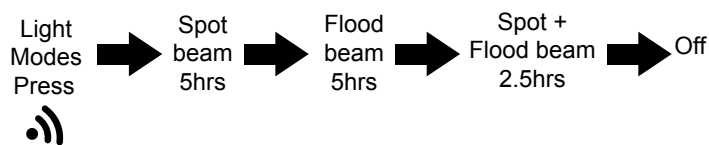

NightSearcher Light Wave 520 - User manual

Supplied with head strap and Fast charging USB type C charging cable.

Charging:

Charging Socket
3 hours Charging time.

Battery Charging/
Status Indicator

Operating:

Manual Switch:
On/Off switch:

Wave Sensor Switch:

Press → Wave your palm once across the front of the light to turn the light off, wave your palm again in front of light again to turn the light on.

• Wave Sensor is activated