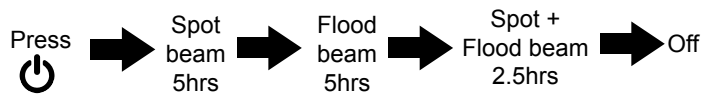

Manual Switch:
On/Off switch:

Wave Sensor Switch:

Press → Wave your palm once across the front of the light to turn the light off, wave your palm again in front of light again to turn the light on.

• Wave Sensor is activated